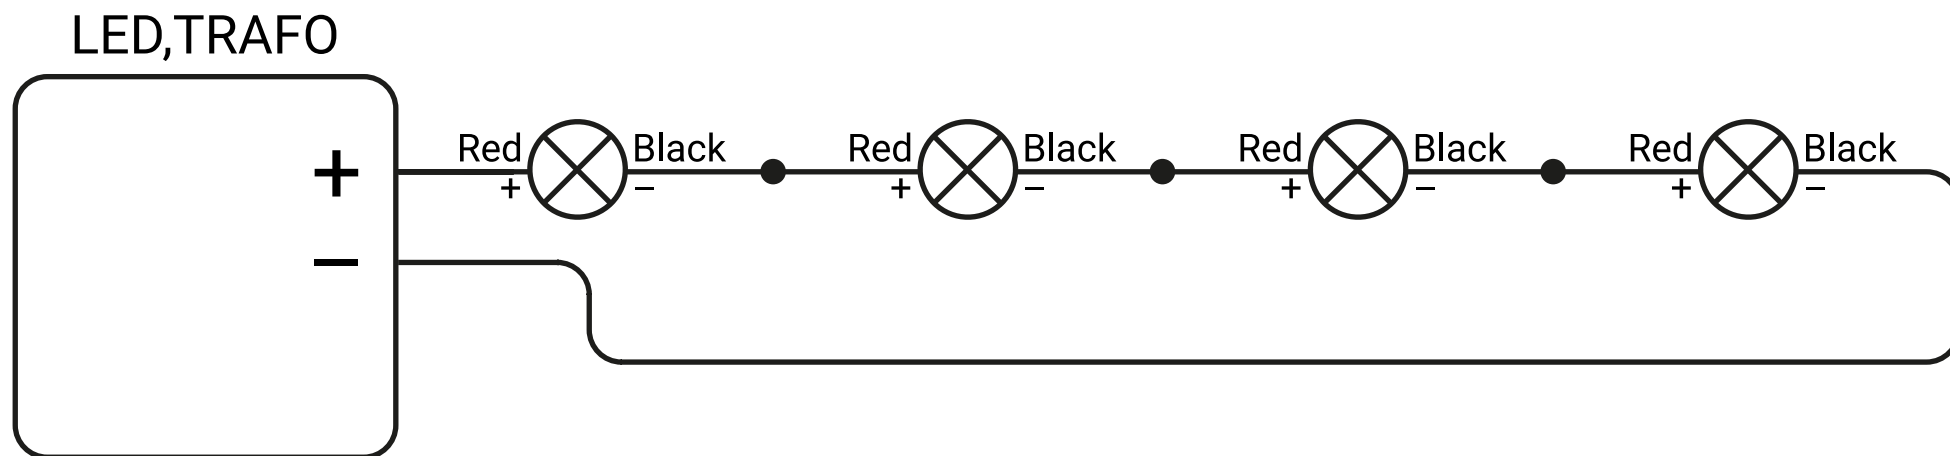

DOWNLIGHT LED 12 V / 1 W, IP 65

Art. 2900 2645

TYLÓHELO