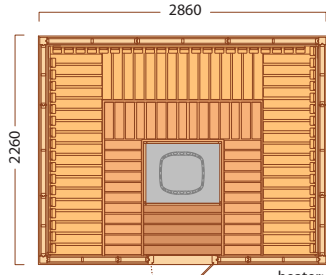

2329MD

inside vol. 11.9m³

heater:
9.0kW