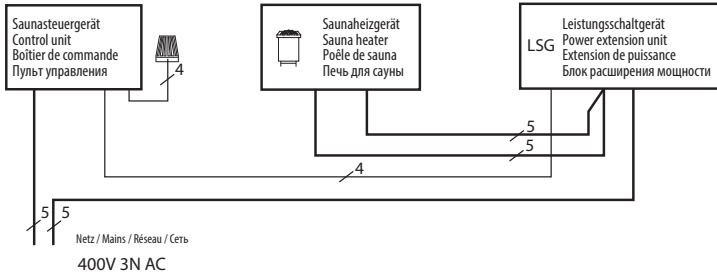

Specifications:

| | |
|----------------|--|
| Outer shell: | Stainless steel with anthracite pearl effect powder coating, scratch resistant |
| Top: | Stainless steel |
| Base: | Stainless steel |
| Terminal box: | Stainless steel |
| Power range: | 12, 15, 18, 21 und 24 kW |
| Power supply: | 400 V 3N AC 50 Hz |
| Stone filling: | 30 kg |
| Dimensions: | Ø 65,5 x 92 cm |
| Installation: | Floor-standing |

MADE IN GERMANY 

Connection diagram

12,0 - 24,0 kW

12,0 - 24,0 kW

Dimensions

Technical specifications

| Item no. | Power output | Electrical connection | Fuse protection control unit | use protection LSG unit | Dimensions in cm | For sauna cabin size | Min. size of air inlet and outlet | Weight without rocks | Stone filling | Power extension required |
|----------|--------------|-------------------------|------------------------------|-------------------------|------------------|----------------------|-----------------------------------|----------------------|---------------|--------------------------|
| 94.6419 | 12,0 kW | 3N AC 50 Hz 400 V | 3 x 16 A | 3 x 16 A | Ø 65,5 x 92 | | | ~ 80 kg | 30 kg | yes |
| 94.6420 | 15,0 kW | | | | | | | | | |
| 94.6421 | 18,0 kW | | | | | | | | | |
| 94.6422 | 21,0 kW | | | | | | | | | |
| 94.6423 | 24,0 kW | | | | | | | | | |