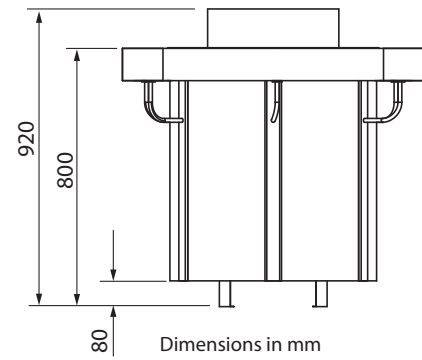

Specifications:

| | |
|----------------|--|
| Outer shell: | Stainless steel with anthracite pearl effect powder coating, scratch resistant |
| Top: | Stainless steel |
| Base: | Stainless steel |
| Terminal box: | Stainless steel |
| Power range: | 12, 15, 18, 21 und 24 kW |
| Power supply: | 400 V 3N AC 50 Hz |
| Stone filling: | 30 kg |
| Dimensions: | Ø 65,5 x 92 cm |
| Installation: | Floor-standing |

MADE IN GERMANY 

Connection diagram

12,0 - 24,0 kW

12,0 - 24,0 kW

Dimensions

Technical specifications

| Item no. | Power output | Electrical connection | Fuse protection control unit | use protection LSG unit | Dimensions in cm | For sauna cabin size | Min. size of air inlet and outlet | Weight without rocks | Stone filling | Power extension required |
|----------|--------------|-------------------------|------------------------------|-------------------------|------------------|----------------------|-----------------------------------|----------------------|---------------|--------------------------|
| 94.6419 | 12,0 kW | 3N AC 50 Hz 400 V | 3 x 16 A | 3 x 16 A | Ø 65,5 x 92 | | | ~ 80 kg | 30 kg | yes |
| 94.6420 | 15,0 kW | | | | | | | | | |
| 94.6421 | 18,0 kW | | | | | | | | | |
| 94.6422 | 21,0 kW | | | | | | | | | |
| 94.6423 | 24,0 kW | | | | | | | | | |