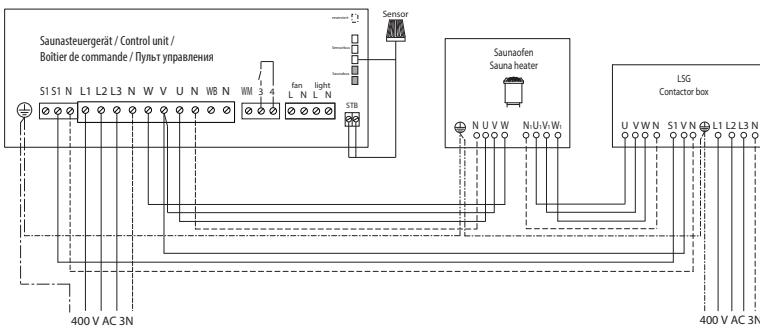

Specifications:

| | |
|----------------|--|
| Outer shell: | Stainless steel with anthracite pearl effect powder coating, scratch resistant |
| Top: | Stainless steel |
| Base: | Stainless steel |
| Terminal box: | Stainless steel |
| Power range: | 12, 15, 18, 21 und 24 kW |
| Power supply: | 400 V 3N AC 50 Hz |
| Stone filling: | 30 kg |
| Dimensions: | Ø 65,5 x 92 cm |
| Installation: | Floor-standing |

MADE IN GERMANY 

Connection diagram

12,0 - 24,0 kW

12,0 - 24,0 kW

Dimensions

Technical specifications

| Item no. | Power output | Electrical connection | Fuse protection control unit | use protection LSG unit | Dimensions in cm | For sauna cabin size | Min. size of air inlet and outlet | Weight without rocks | Stone filling | Power extension required |
|----------|--------------|-------------------------|------------------------------|-------------------------|------------------|----------------------|-----------------------------------|----------------------|---------------|--------------------------|
| 94.6419 | 12,0 kW | 3N AC 50 Hz 400 V | 3 x 16 A | 3 x 16 A | Ø 65,5 x 92 | | | ~ 80 kg | 30 kg | yes |
| 94.6420 | 15,0 kW | | | | | | | | | |
| 94.6421 | 18,0 kW | | | | | | | | | |
| 94.6422 | 21,0 kW | | | | | | | | | |
| 94.6423 | 24,0 kW | | | | | | | | | |