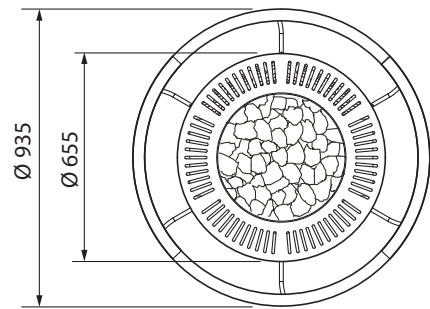

Specifications:

| | |
|----------------|--|
| Outer shell: | Stainless steel with anthracite pearl effect powder coating, scratch resistant |
| Top: | Stainless steel |
| Base: | Stainless steel |
| Terminal box: | Stainless steel |
| Power range: | 12, 15, 18, 21 und 24 kW |
| Power supply: | 400 V 3N AC 50 Hz |
| Stone filling: | 30 kg |
| Dimensions: | Ø 65,5 x 92 cm |
| Installation: | Floor-standing |

MADE IN GERMANY 

Connection diagram

12,0 - 24,0 kW

12,0 - 24,0 kW

Dimensions

Technical specifications

| Item no. | Power output | Electrical connection | Fuse protection control unit | use protection LSG unit | Dimensions in cm | For sauna cabin size | Min. size of air inlet and outlet | Weight without rocks | Stone filling | Power extension required |
|----------|--------------|-------------------------|------------------------------|-------------------------|------------------|----------------------|-----------------------------------|----------------------|---------------|--------------------------|
| 94.6419 | 12,0 kW | 3N AC 50 Hz 400 V | 3 x 16 A | 3 x 16 A | Ø 65,5 x 92 | | | ~ 80 kg | 30 kg | yes |
| 94.6420 | 15,0 kW | | | | | | | | | |
| 94.6421 | 18,0 kW | | | | | | | | | |
| 94.6422 | 21,0 kW | | | | | | | | | |
| 94.6423 | 24,0 kW | | | | | | | | | |