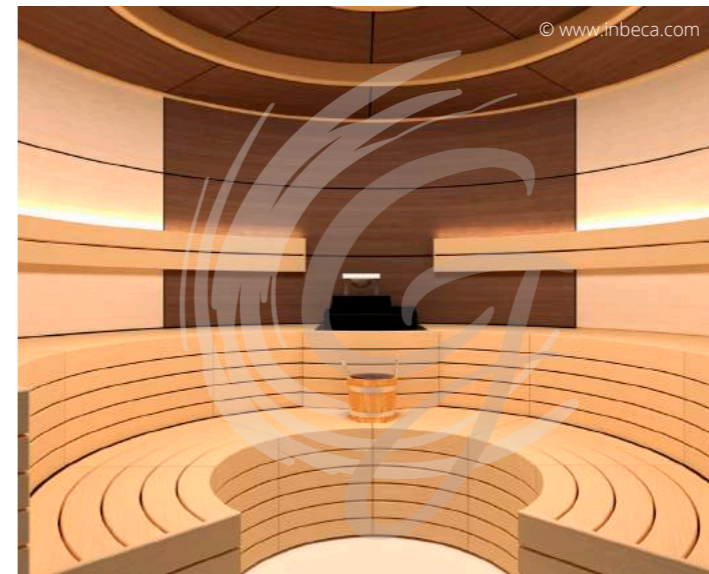

Dark woods, like the oak old wood, but also the paler chapped oak, can be combined wonderfully with stone. Thus, the sauna is modern with a touch of rustic flair.

© www.delfin-wellness.at

© www.deroppitz.at