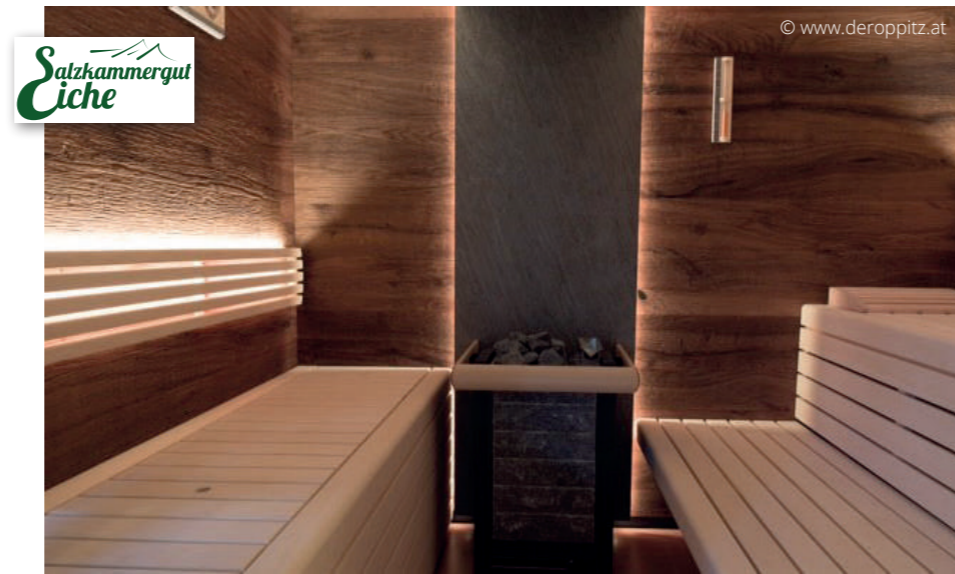

Dark woods, like the oak old wood, but also the paler chapped oak, can be combined wonderfully with stone. Thus, the sauna is modern with a touch of rustic flair.

© www.delfin-wellness.at

© www.deroppitz.at